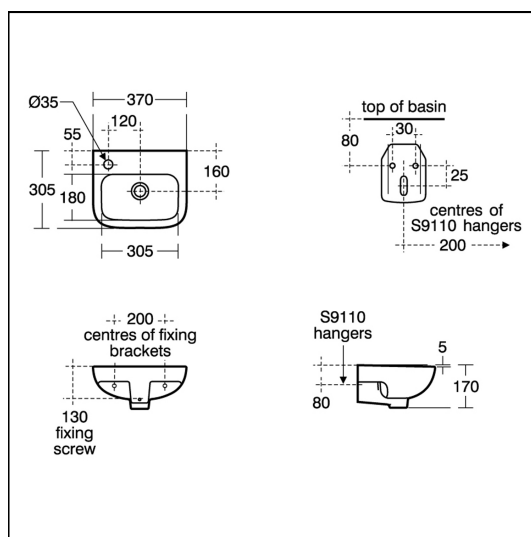

Contour 21 37Cm Hand Rinse Washbasin LH Taphole No Overflow Or Chain Hole

ILLUSTRATED

- **S2473** Contour 21 37cm handrinse washbasin left hand taphole no overflow or chainstay hole, bottom outlet
- **S9110** Hangers concealed, Steel
- **A6697** Contour 21+ 1 hole thermostatic basin mixer, single sequential lever with copper tails
- **S8720** Waste 1¼" brass strainer waste, 80mm unslotted tail
- **S8910** Trap 1¼" plastic bottle, 75mm seal, multi-purpose outlet

OPTIONS

- **A6698** Contour 21+ 1 hole thermostatic basin mixer, single sequential lever with flexible tails
- **A6790** Contour 21+ Outline 1 hole thermostatic basin mixer, single sequential lever with flexible tails
- **S8810** Waste 1¼" plastic strainer, dished pattern 80mm unslotted tail
- **S8920** Trap 1¼" plastic resealing bottle, 75mm seal, multi-purpose outlet

ILLUSTRATED PRODUCT DETAILS

Sizes

S2473 w:370 x d:300

Weights

- **S2473** 7.50 KG
- **S9110** 0.24 KG
- **A6697** 2.10 KG
- **S8720** 0.23 KG
- **S8910** 0.20 KG

Materials

- **S2473** Vitreous China
- **S9110** Metal
- **A6697** Chrome Plated Brass
- **S8720** Chrome Plated
- **S8910** Plastic

Finishes

- **S2473** White (01)
- **S9110** Neutral / No Finish (67)
- **A6697** Chrome (AA)
- **S8720** Chrome (AA)
- **S8910** Neutral / No Finish (67)

Capacity

S2473 4.5 litres

Flow rates

A6697 3.9 Litres per minute @ 3 bar pressure

FINISH OPTIONS

(MY) Stainless Steel finish

(AA) Chrome

Standards

Washbasin to BS EN 14688 and BS EN 31

FEATURES